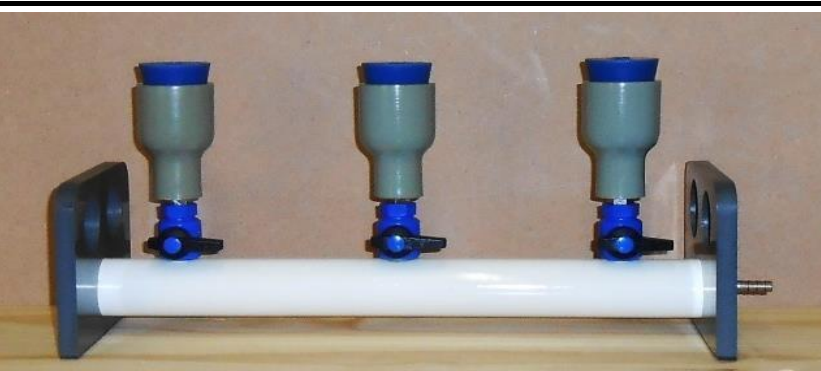

PVC VACCUM MANIFOLDS

3 PLACE PVC BENCH MANIFOLD

400MM /PVC/PTFE/PU

CODE : KASD3PVC400BM

6 PLACE PVC BENCH MANIFOLD

520MM /PVC/PTFE/PU

CODE: KASD6PVC520BM

6 PLACE PVC VERTICAL MANIFOLD

840MM /PVC/PTFE/PU

CODE:KASD6PVC840VM

3 PLACE PVC VERTICAL MANIFOLD

400MM /PVC/PTFE/PU

CODE:KASD3PVC400VM