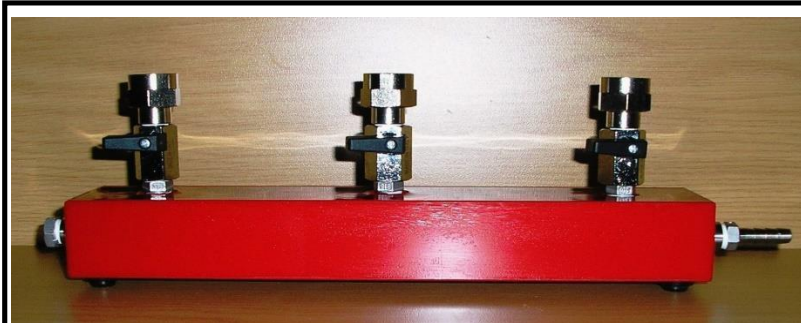

STAINLESS STEEL/PU MANIFOLDS

6 PLACE S/STEEL BENCH MANIFOLD

300MM /S/STEEL/PTFE/PU

CODE:KASD6PSS300BM

12 PLACE S/STEEL BENCH MANIFOLD

600MM / S/STEEL/PTFE/PU

CODE:KASD12PSS600BM

3 PLACE S/STEEL VERTICAL MANIFOLD

400MM / S/STEEL/ PTFE/PU

CODE:KASD3PSS400VM

6 PLACE S/STEEL VERTICAL MANIFOLD

800MM / S/STEEL/PTFE/PU

CODE: KASD6PSS800VM